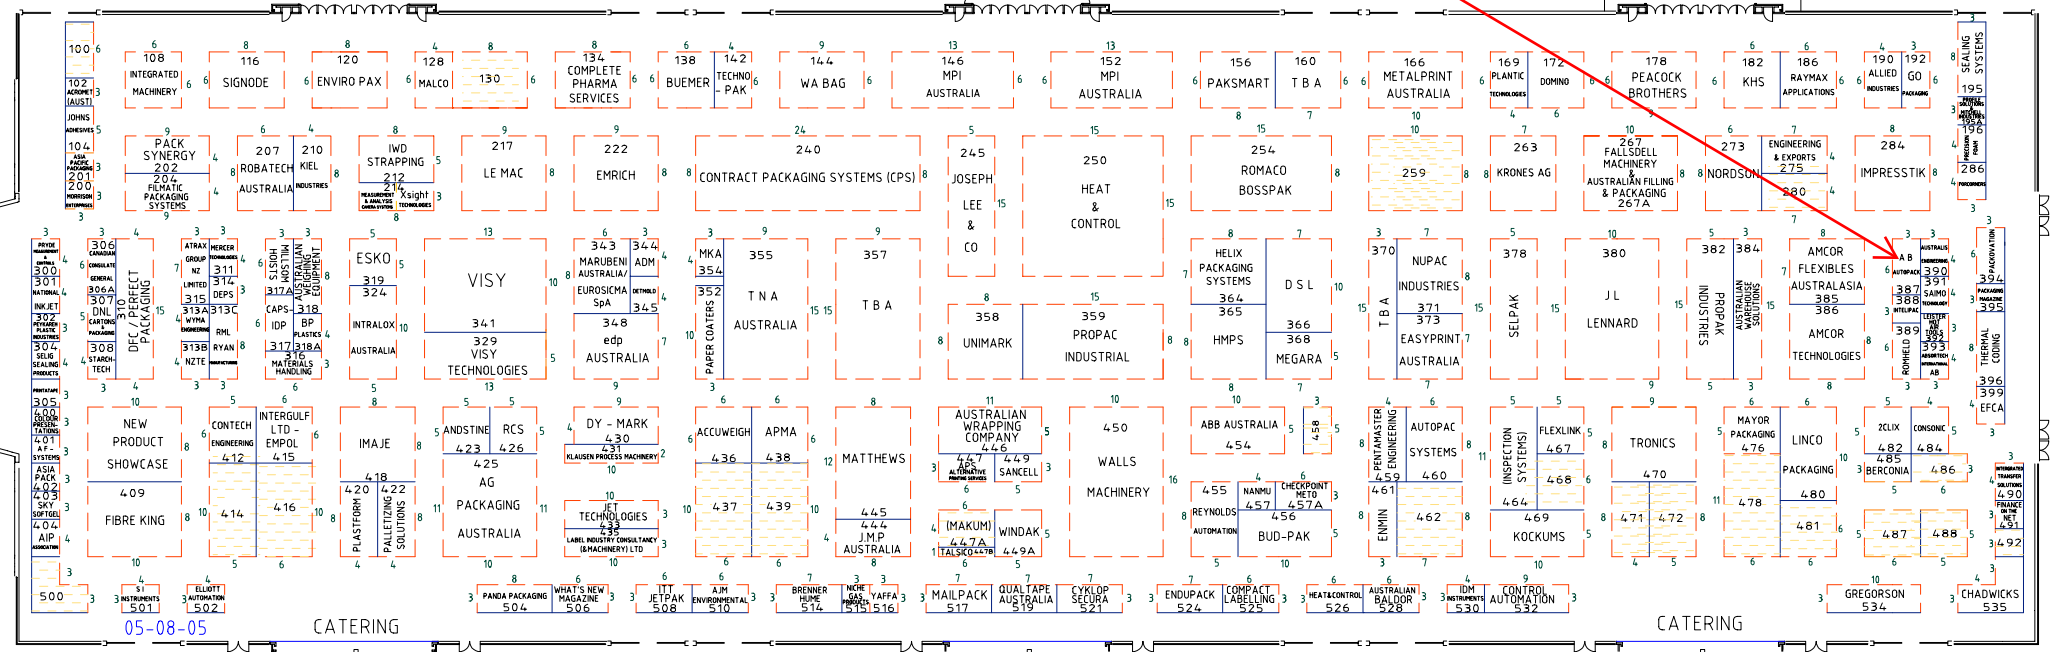

## ENTRY

**AB. Autopack**

OUTDOOR CAFE

SHOWGROUND ROAD

AUSTRALIA AVENUE

05-08-05

CATERING

LOADING DOCK

CATERING

LOADING DOCK

= Service Pits

MURRAY ROSE AVENUE